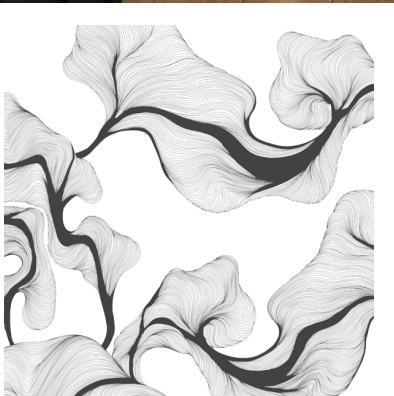

A teal watercolor splash is positioned behind the letters 'T', 'W', and 'C'.

TWOC

THE WALL CHRONICLES

Indulge yourself with one of a kind customized wallpapers, designed to dress up your walls. We believe that every wall speaks for itself. It just needs to be tailor-made to suit your requirements.

Our wallpapers are inspired by the fluid pattern of watercolor, curves of a fallen twig or petal, early scribbles of a child or sometimes even as mundane as a straight line. Every wall is a blank canvas where a story needs to be told.

So spruce up your walls with wallpapers from The Wall Chronicles.

Because every wall has a story to tell.....

New Collection

© The Wall Chronicles

© The Wall Chroni

© The Wall Chronicles

© The Wall Chronicles