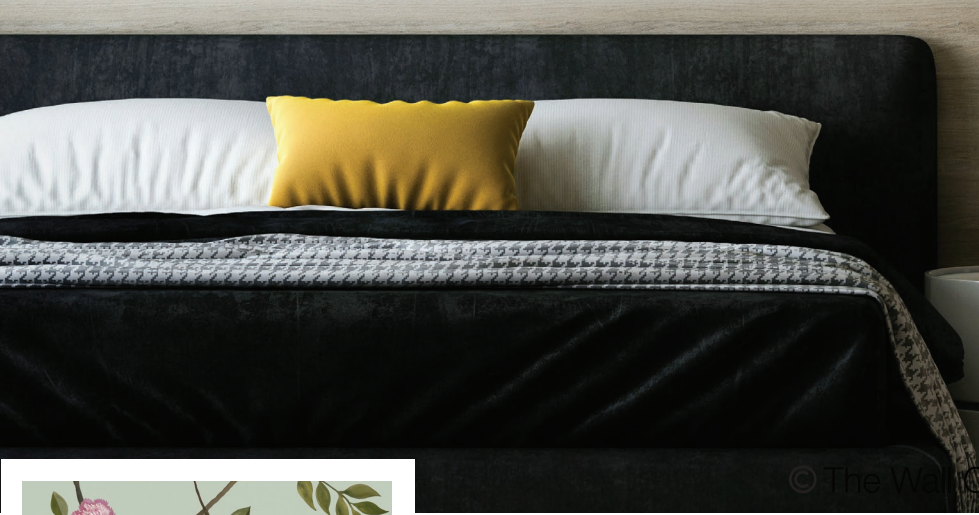

©The Wall Chronicles