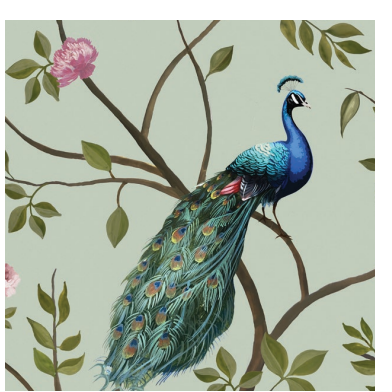

©The Wall Chronicles